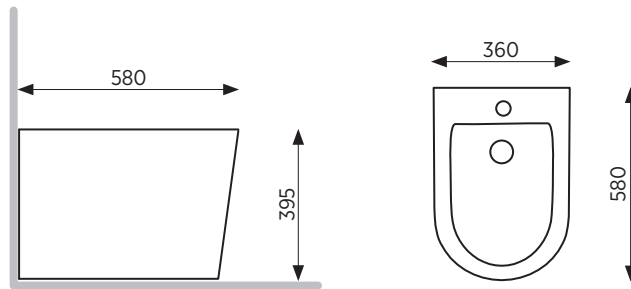

SEIMA

bathroom | kitchen | laundry

seima.com.au

Please note

- Installation shall be in accordance with AS/NZS3500.
- All measurements are in millimetres. Height dimensions are to base of pan. Make allowance for bedding.
- Bedding: Pan may be bedded with cement base or using silicone sealant.
  Fix pan to floor using a sand cement mixture of 3:1 to a depth of 60mm. Do not use lime or fast-drying cement.
- Bracket fixing: The pan should be bedded with silicone sealant and fixed with the brackets supplied.
  Do NOT use epoxy type adhesives.
- Dimensions are nominal and subject to normal ceramic manufacturing variations.
- Specifications may vary without notice as part of our continuous improvement practices.
- Clean with a damp cloth. Do not use abrasive cleaners, liquids or pastes.

modia-bidet-ds | v 2.0